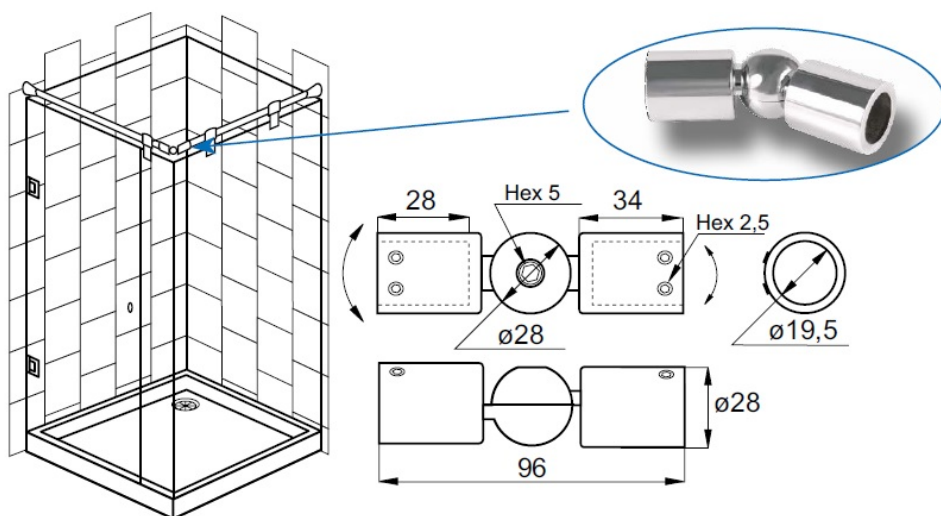

PRODUCT SHEET

Description:

Swivel Connector F/2 Bars, F/ø19mm Tubes, Brushed Brass

Item number:

15.26.104-7

Units	Box	Carton	HS Code	Barcode
Pcs.			8302419000	 5704866515443

SISO A/S

Mileparken 11
DK-2740 Skovlunde
Denmark
VAT: DK 24786013

Phone +45 45 830 900

www.siso.dk
siso@siso.dk

Danske Bank
Nytorv Branch
Copenhagen
SWIFT: DABADKKK

Account no.
4180 3112 112936
IBAN Account
DK7230003112112936